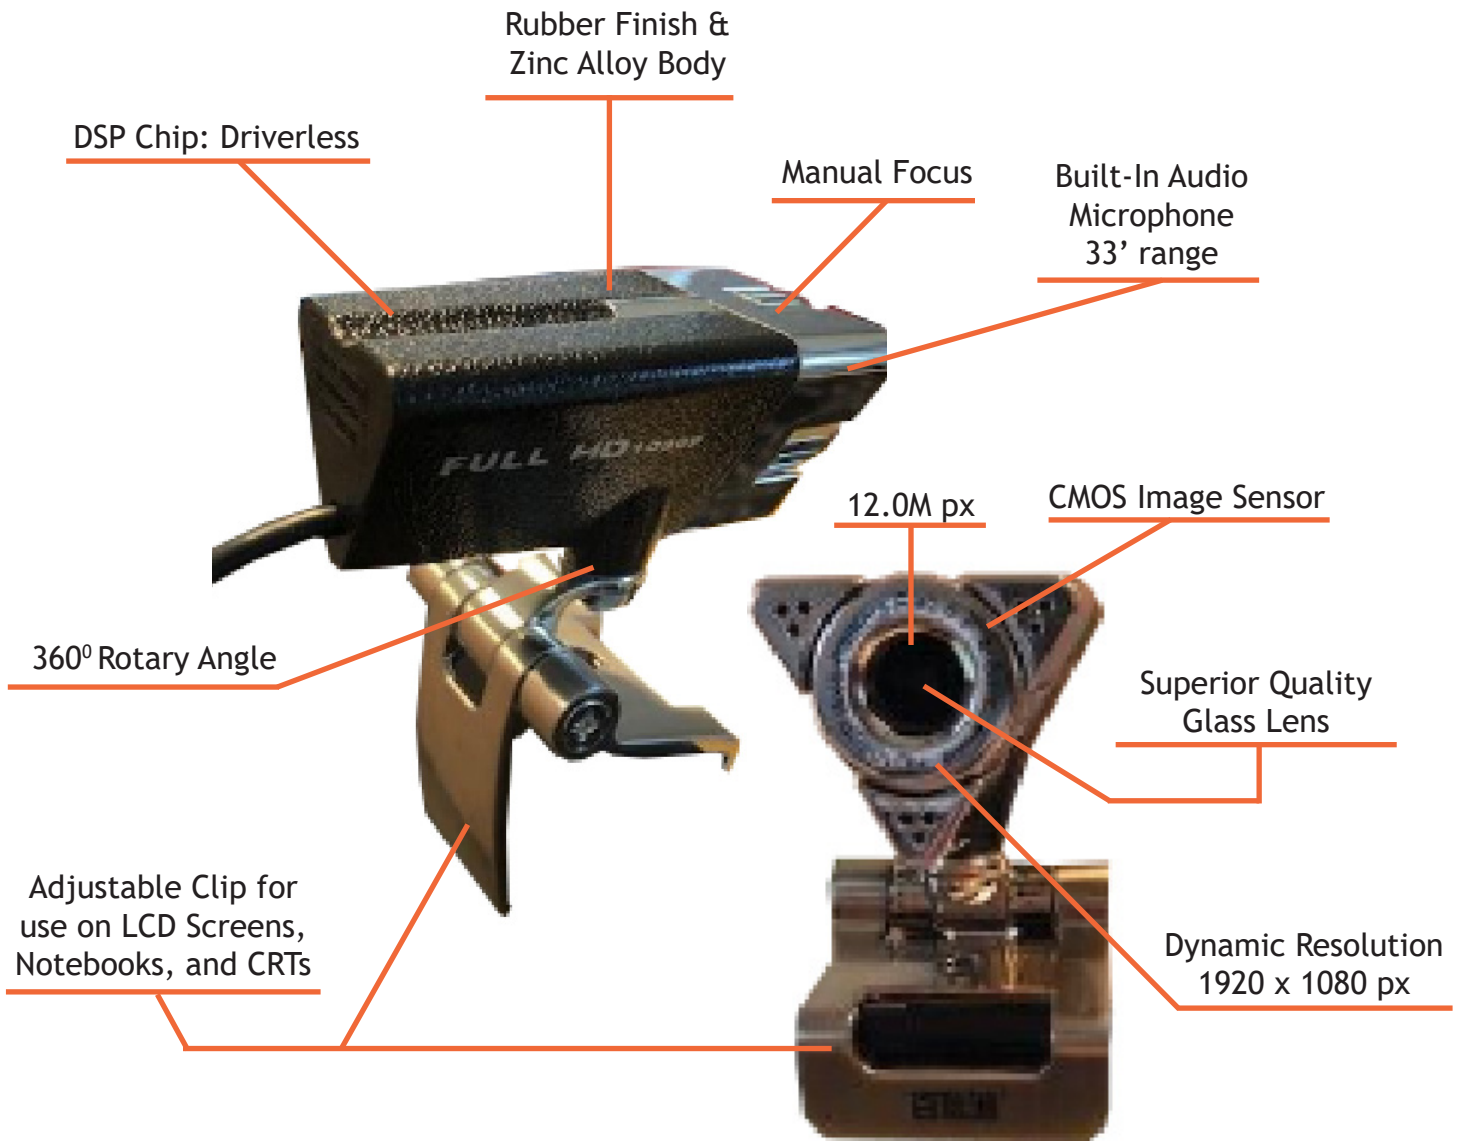

OPERATION: safe@work

In-Stock for your whole operation.

Support Windows XP / Win7 / Win8 / Win10 / Win Xista / Mac iOS/Android TV
Supports various video meeting software, Netmeetings, Zoom, GoToMeeting, WebEx,
Microsoft Teams, MSN, Yahoo and Skype etc.

90 Day Warranty through Computer Products Corp.

Computer Products Corporation | www.cpc-i.com | 800.727.7733